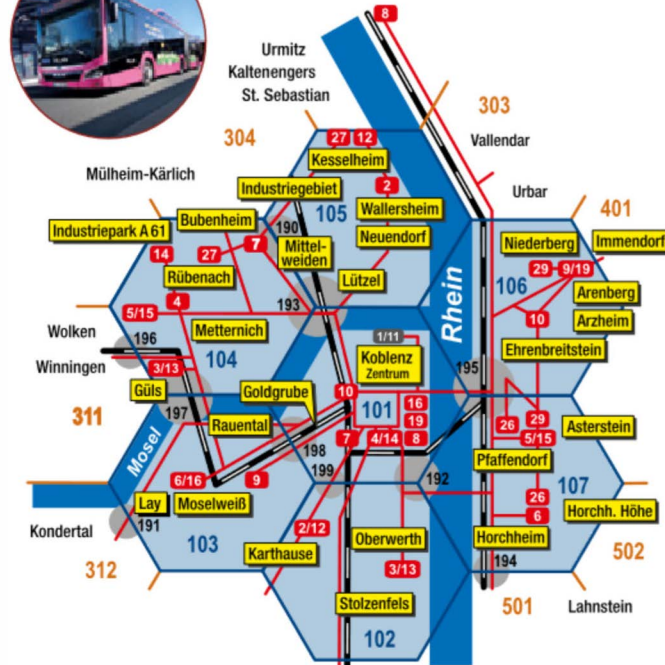

50% discount on regular admission prices to museums and special exhibitions (not combinable with combo tickets) – experience culture:
Ludwig Museum: www.ludwigmuseum.org
Mittelrhein-Museum: www.mittelrhein-museum.de

50% discount on guided tour through the historic Koblenz Old Town:
Dates and times: Every Saturday from April through the end of October at 3 p.m.; Meeting point: Forum Confluentes Tourist Information, Zentralplatz; Duration: approx. 2 hours

20% discount on tickets for Ehrenbreitstein Fortress and Stolzenfels Castle

20% discount on round-trip cable car ride (adult ticket)

20% discount on adult combo ticket for (adult ticket) Ehrenbreitstein Fortress & round-trip cable car ride

Cruise Discounts

20% discount on the regular fare price* for Köln Düsseldorf Deutsche Rheinschifffahrt AG Marksburgschifffahrt Vomfell Personenschifffahrt Merkelbach
* See supplier for details

20% discount on Koblenz Theater tickets
Valid for shows starting within the 24-hour validity period of your Koblenz Card
www.theater-koblenz.de

TARIFWABEN IM STADTGEBIET KOBLENZ

FARE ZONES IN THE KOBLENZ METROPOLITAN AREA

GÜLTIGKEIT:

24 Stunden, ab eingetragenem Datum und Uhrzeit der ersten in Anspruch genommenen Leistung.
Valid for 24 hours from date and time of first use.

Sichern Sie sich die Koblenz Card mit attraktiven Leistungen!

Lock in your discounts with the Koblenz Card!

Alle Ermäßigungen gelten auf die Erwachsenentarife.
All discounts are valid for adult tickets.

ab **9,80€** Einzelkarte
Single Card